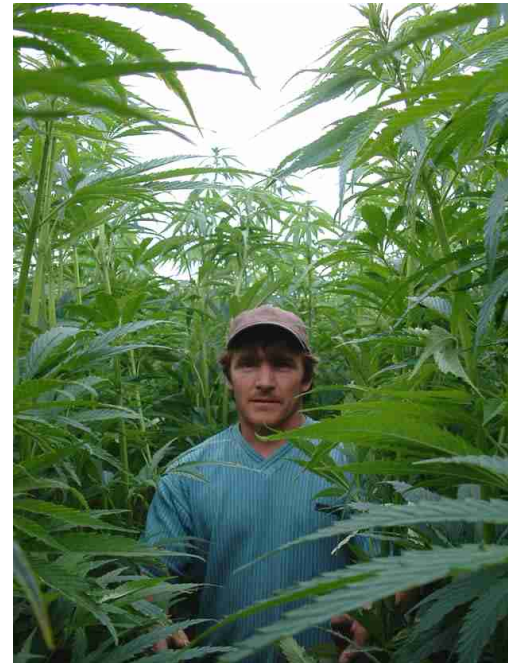

SPRINGDALE CROP SYNERGIES

“Join the Agricultural Revolution”

*** Hemp - Fibre ***

**An opportunity to become involved in a unique
‘exciting high value spring hemp crop that can be baled at harvest’**

Secure your acreage now:

- Contract price: up to £115/t straw - (storage payments also available)
- Can be grown on both main regime and set aside land and qualifies for SFP.
- Requires minimal inputs 60 – 100 kg/ha of nitrogen only and can be grown with no other inputs!
- Superb soil improving break crop.
- Has been grown very successfully throughout the UK.

Latest News!!!

“A stable future with Springdale”

- Springdale Natural Products and business partners Eurofibre have formed a unique relationship to allow farmers to become more closely involved in the huge opportunity that hemp oil and fibre products presents to many global industries.
- An on farm hemp fibre processing unit has been developed; this unit processes hemp fibre that has thousands of uses across many different industries.
- Farmer groups can become involved in this process and dramatically increase the on farm value of the crop.
- Make sure you are ready to capitalise on this new long term opportunity.
- Take the uncertainty out of farming and grow with Springdale.